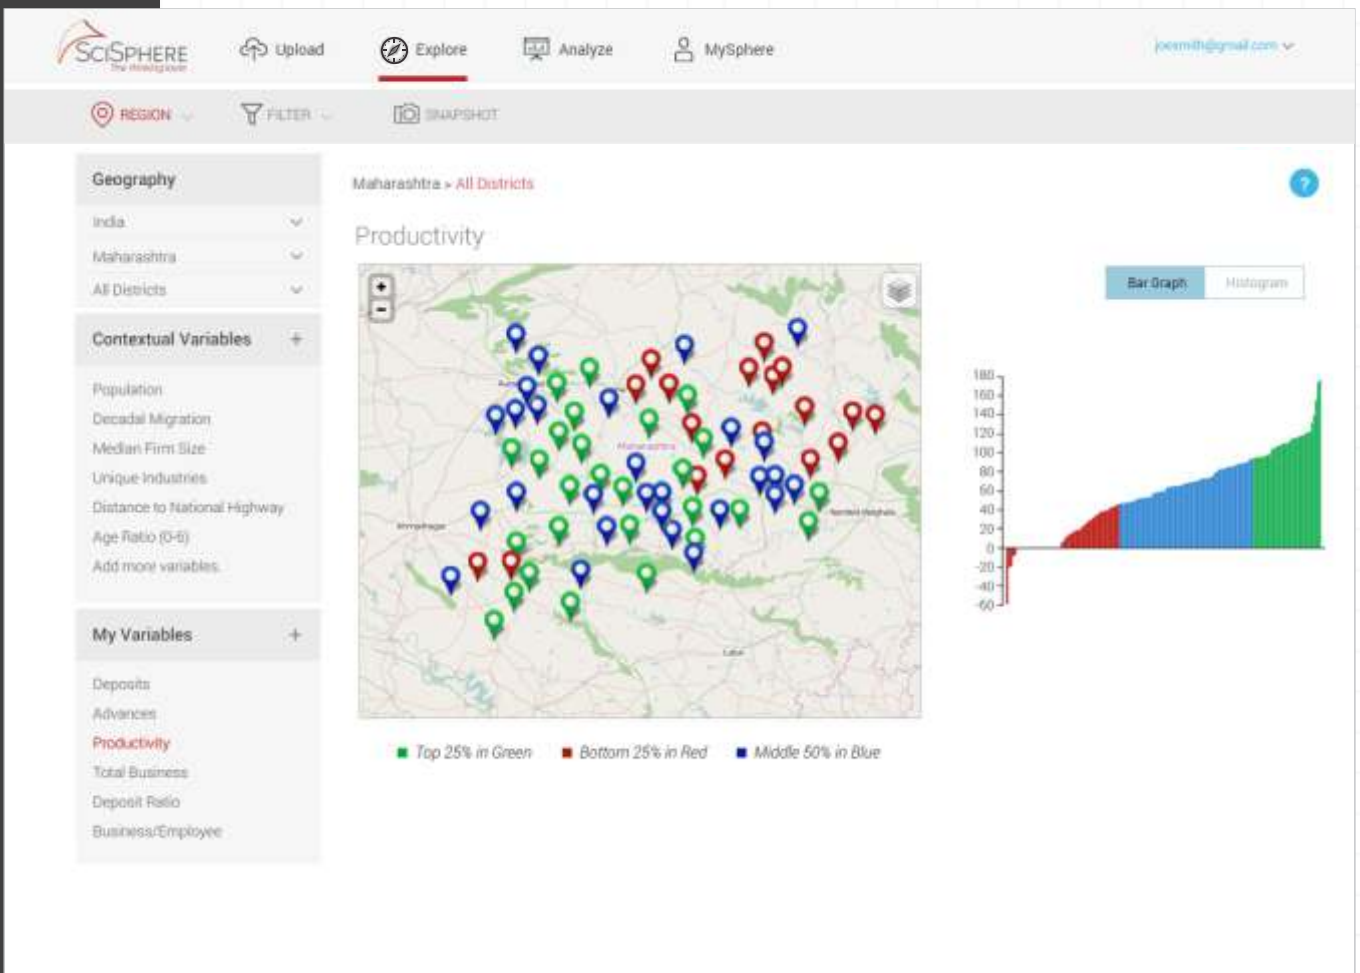

# EXPANDED INSIGHTS INTO YOUR BRANCH PERFORMANCE

Manage your branch locations more intelligently with easy understanding of how your branch locations compare.

Upload your branch location and associated performance metrics to enable all the features of Explore with your data.

- Explore and compare branches by both performance and location parameters.
- Filter branches by up to ten performance and contextual characteristics at a time.